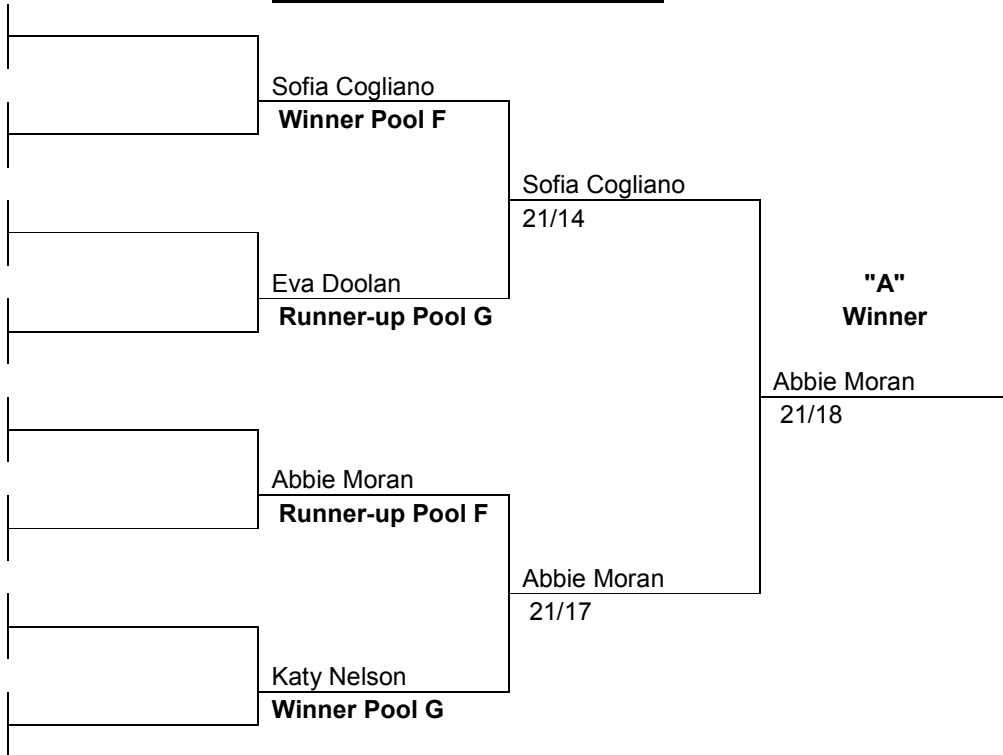

Under 14 Girls Singles "A" Event

Under 14 Girls Singles "B" Event