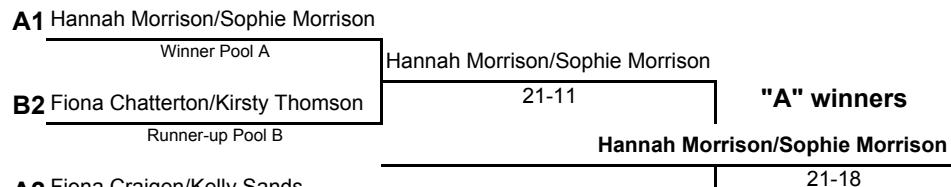

RSL MIDLOTHIAN JUNIOR BADMINTON CHAMPIONSHIPS

UNDER-14 GIRLS' DOUBLES The Penicuik Centre

Saturday, 20th September, 2008

POOL A		1	2	3	4	5	PLACE	WINS	F	A	Diff
1	Hannah Morrison/Sophie Morrison		21	21	21		1st	3	63	26	37
2	Fiona Craigen/Kelly Sands	12		21	21		2nd	2	54	45	9
3	Anna Devine/Amy Kerr	6	16		21		3rd	1	43	55	-12
4	Eva Doolan/Katy Nelson	8	8	13			4th	0	29	63	-34
5									0	0	0

Heather Campbell/Caitlin Gilmour

POOL B		1	2	3	4	5	PLACE	WINS	F	A	Diff
1	Fiona Chatterton/Kirsty Thomson		15	21	25		2nd	2	61	55	6
2	Louise Scott/Hannah Wade	21		21	21		1st	3	63	36	27
3	Hannah Baird/Kirstie Baird	11	6		22		3rd	1	39	62	-23
4	Sofia Cogliano/Claire Furniss	23	15	20			4th	0	58	68	-10
5									0	0	0