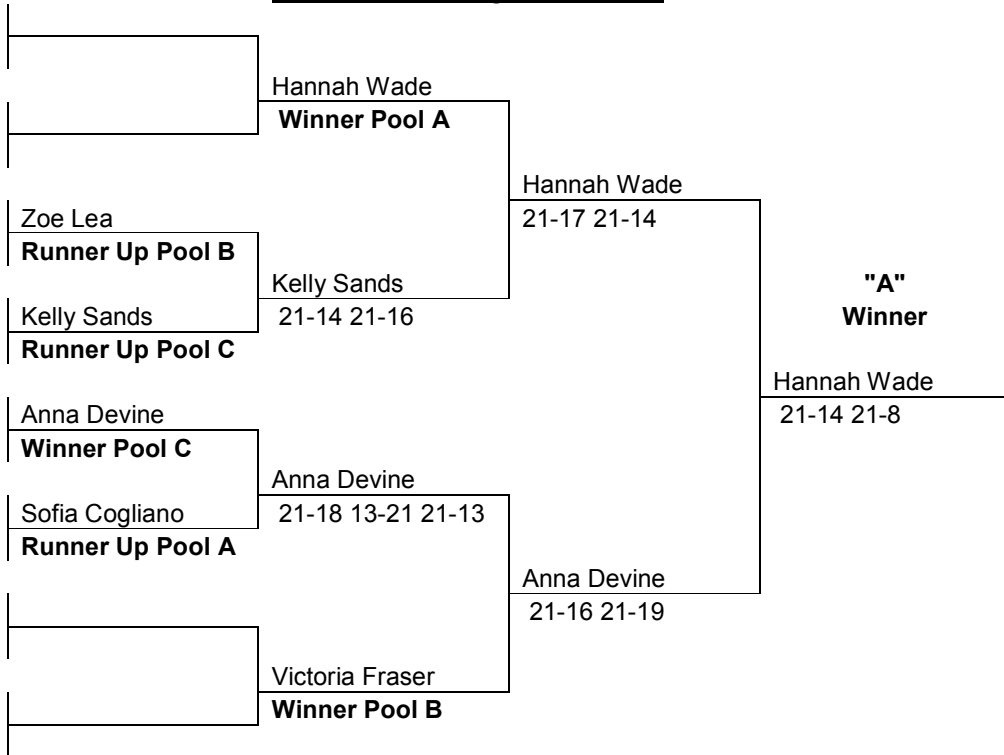

Under 16 Girls Singles "A" Event

"B" Event